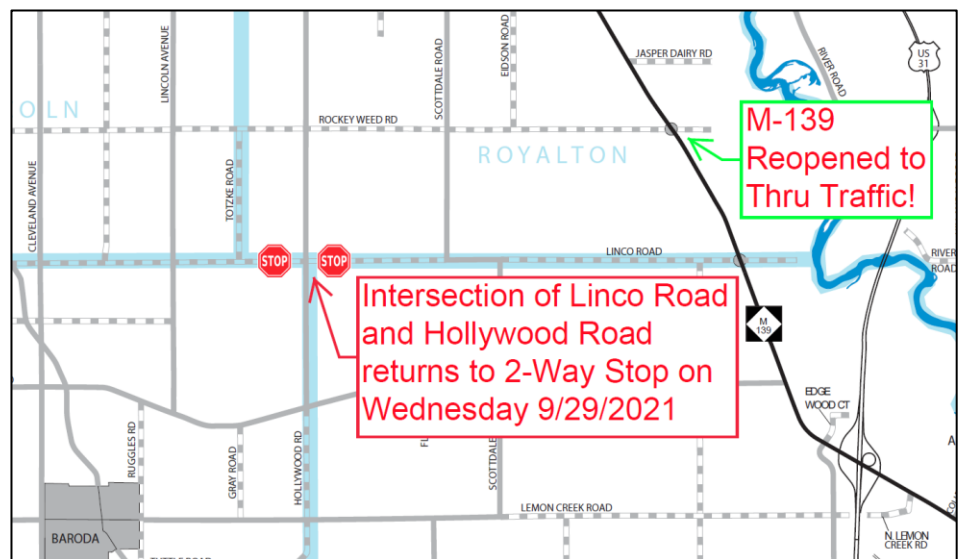

## TWO-WAY STOP RETURNS TO HOLLYWOOD ROAD AND LINCO ROAD INTERSECTION: WEDNESDAY, 9/29/2021

**TOWNSHIP:** Royalton Township, Baroda Township, Oronoko Township

**LOCATION:** Hollywood Road and Linco Road Intersection

**CLOSEST CITIES:** Stevensville, Baroda

**RESUMED TWO-WAY STOP:** Wednesday, September 29, 2021

- Linco Road traffic will be expected to stop at stop sign(s)
- Hollywood Road traffic will not be required to stop at intersection.

**TRAFFIC RESTRICTIONS:** The intersection of Hollywood Road and Linco Road will return to being a two-way stop on Wednesday, 9/29/2021. Please watch for the change to traffic control devices and signage.

**PROJECT HISTORY:** The Hollywood Road and Linco Road intersection acted as a temporary four-way or all-way stop during the duration of the M-139 detour. M-139 was reopened to thru traffic the week of 9/28/2021. Detour signage is being removed and shall result in intersection of Hollywood Road and Linco Road returning to a two-way stop on Wednesday, 9/29/2021. Please be aware of the return to previous traffic control devices at this location.