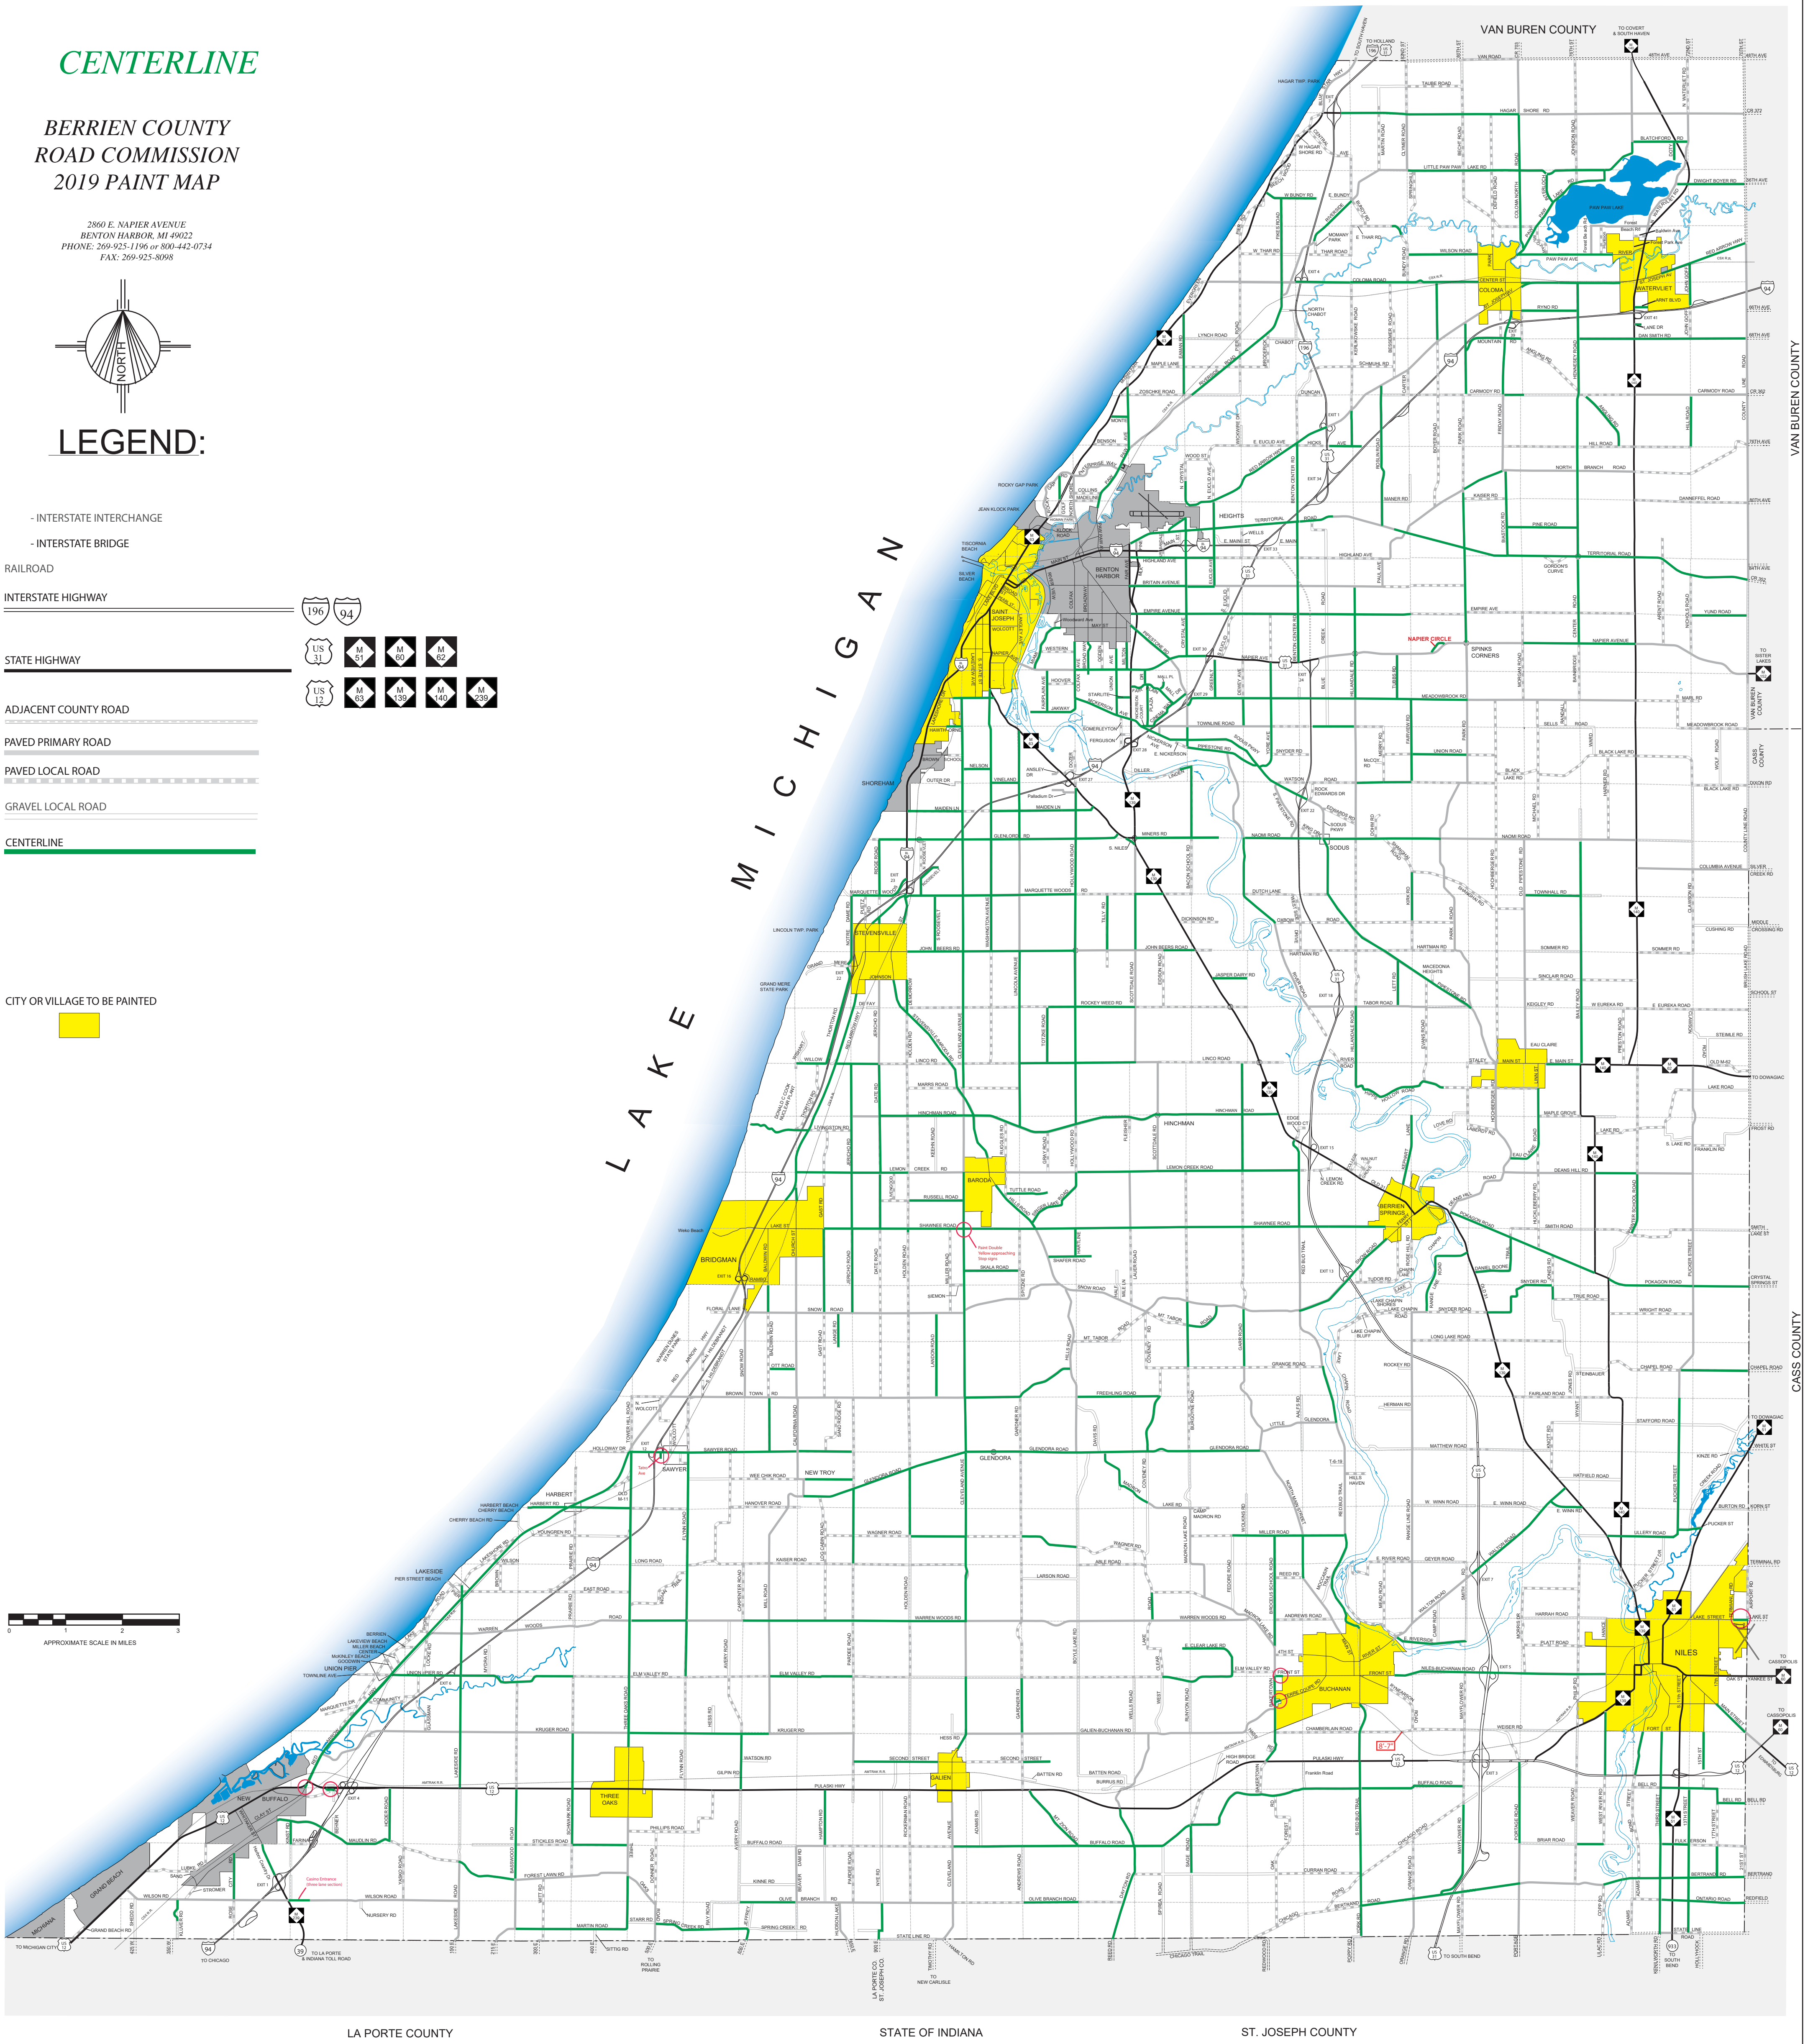

CENTERLINE

BERRIEN COUNTY ROAD COMMISSION 2019 PAINT MAP

LEGEND:

- INTERSTATE INTERCHANGE
- INTERSTATE BRIDGE
- RAILROAD
- INTERSTATE HIGHWAY
- STATE HIGHWAY
- ADJACENT COUNTY ROAD
- PAVED PRIMARY ROAD
- PAVED LOCAL ROAD
- GRAVEL LOCAL ROAD
- CENTERLINE
- CITY OR VILLAGE TO BE PAINTED

APPROXIMATE SCALE IN MILES

LA PORTE COUNTY

STATE OF INDIANA

ST. JOSEPH COUNTY

VAN BUREN COUNTY

CASS COUNTY