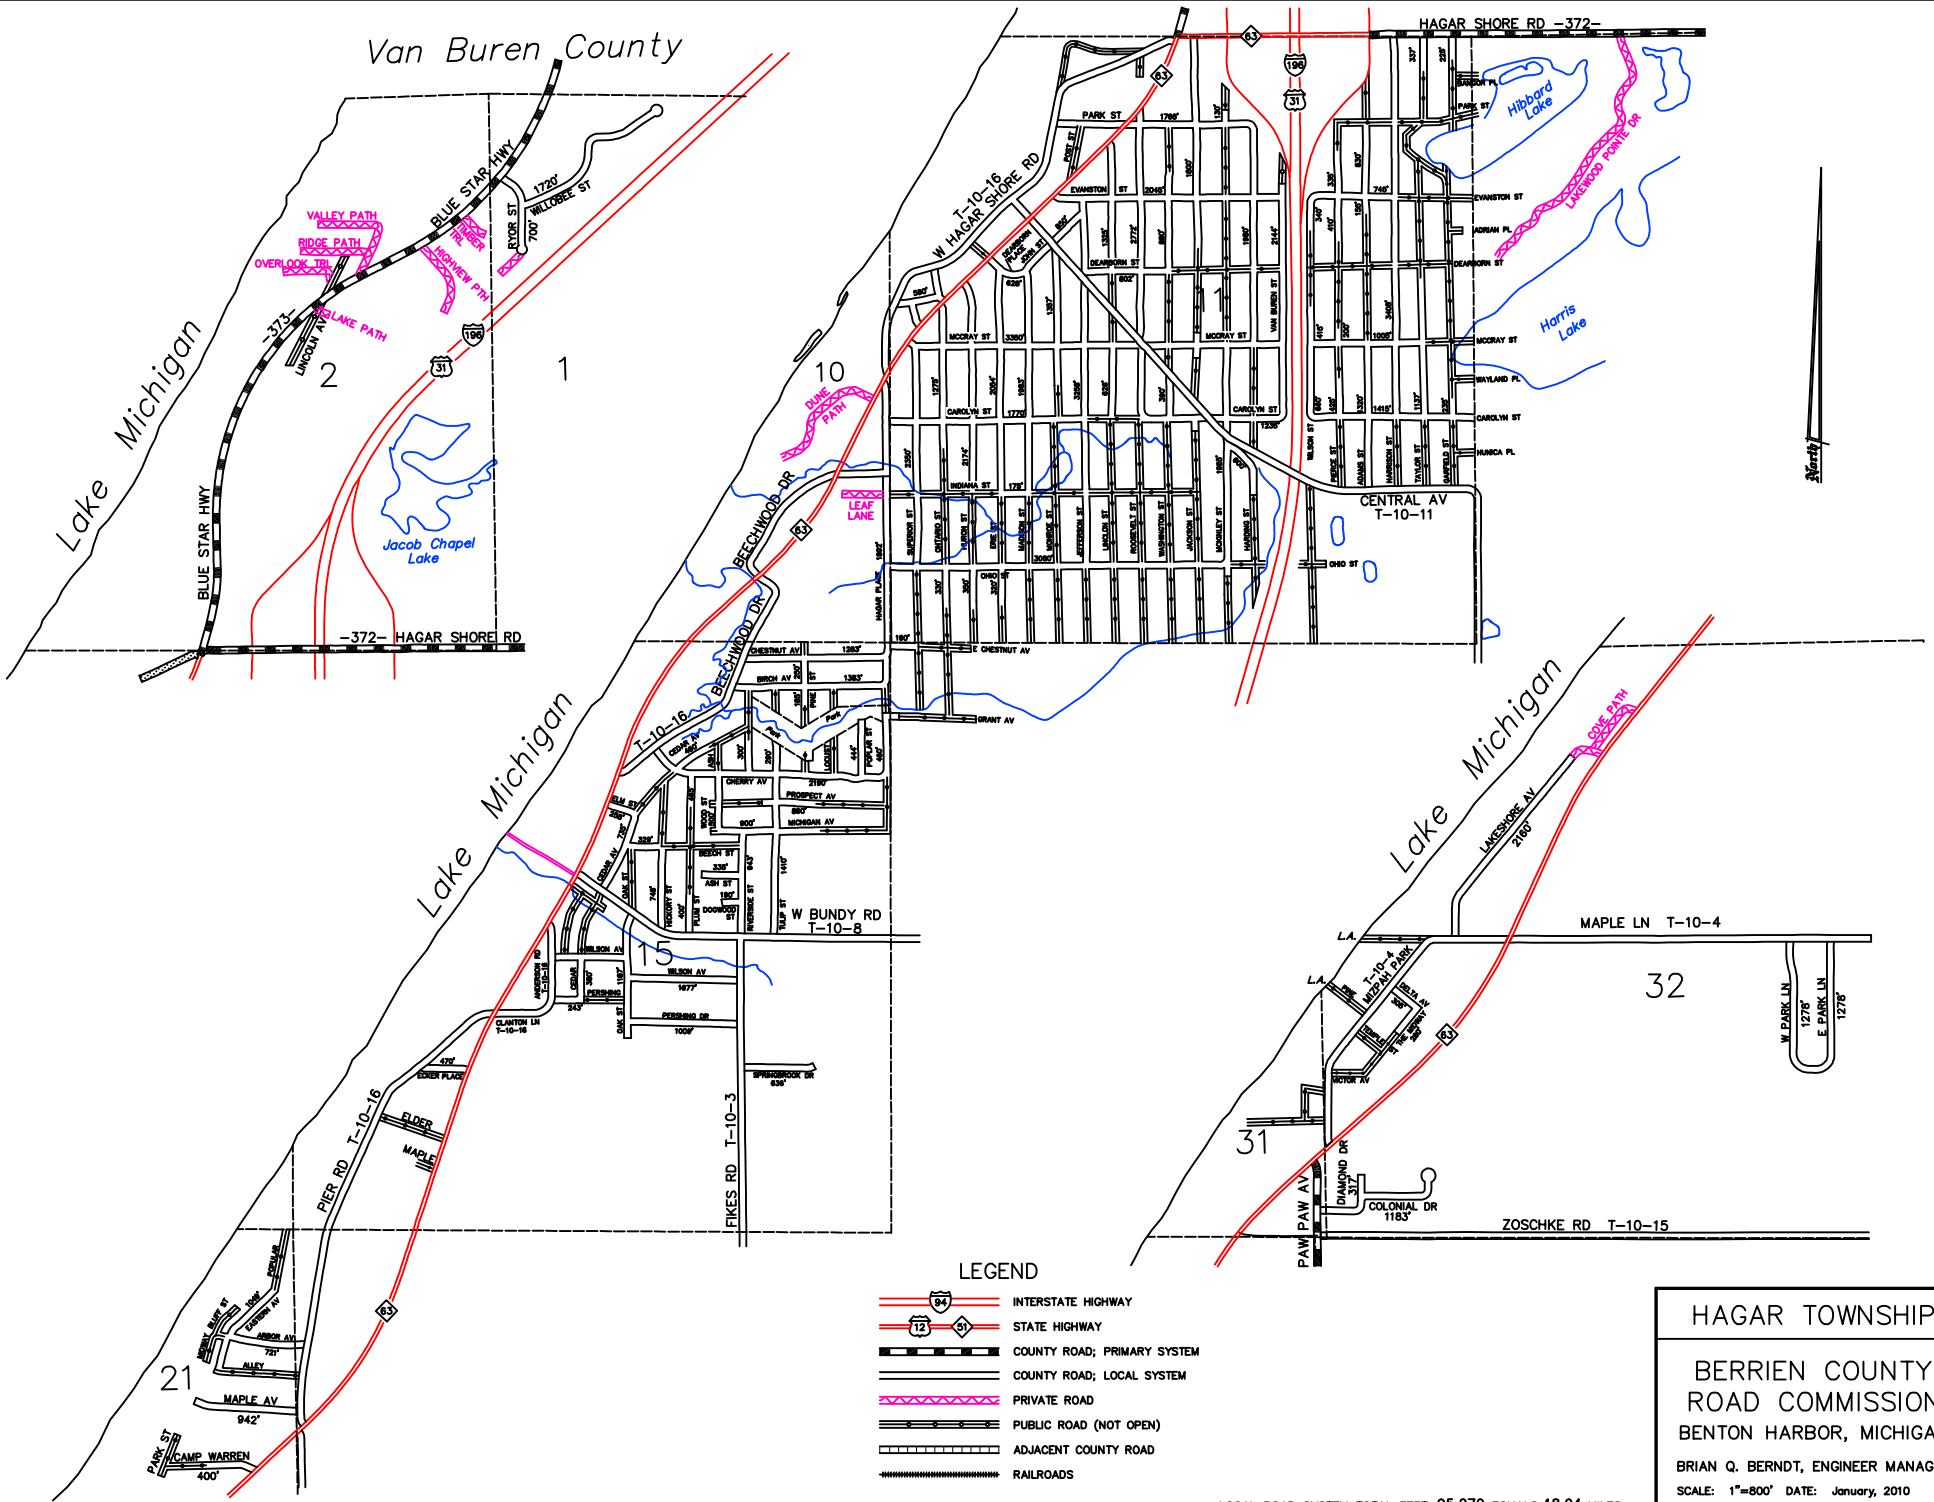

Van Buren County

LEGEND

- INTERSTATE HIGHWAY
- STATE HIGHWAY
- COUNTY ROAD; PRIMARY SYSTEM
- COUNTY ROAD; LOCAL SYSTEM
- PRIVATE ROAD
- PUBLIC ROAD (NOT OPEN)
- ADJACENT COUNTY ROAD
- RAILROADS

HAGAR TOWNSHIP

BERRIEN COUNTY
ROAD COMMISSION
BENTON HARBOR, MICHIGAN

BRIAN Q. BERNDT, ENGINEER MANAGER
SCALE: 1"=800' DATE: January, 2010
No. 10 A

LOCAL ROAD SYSTEM TOTAL FEET 95,270 EQUALS 18.04 MILES