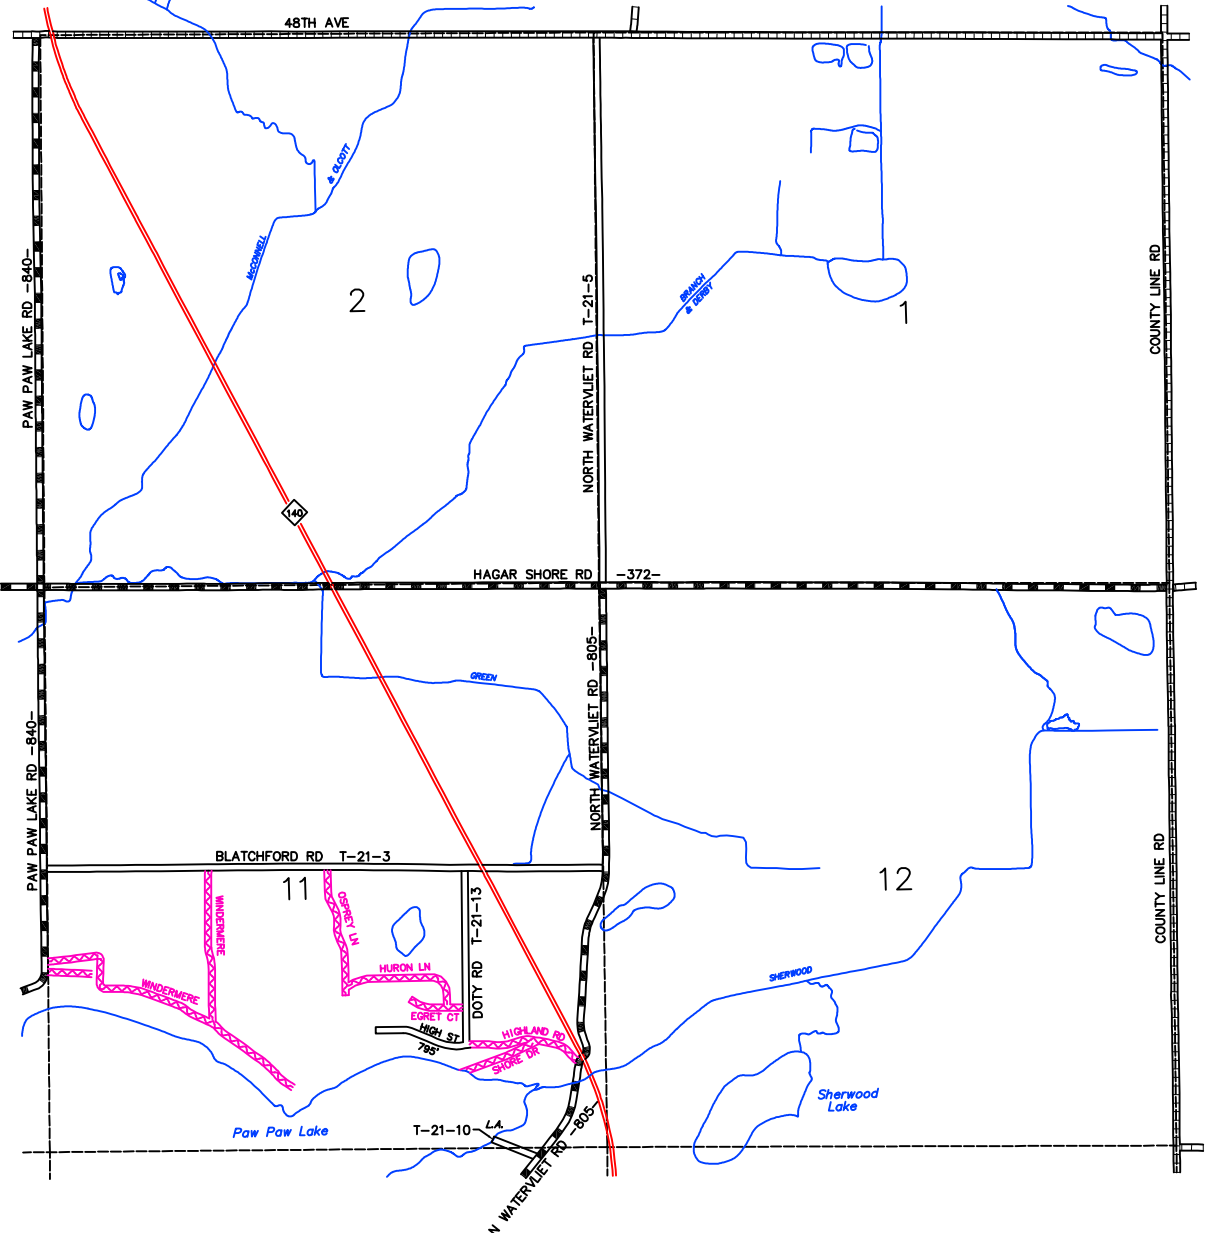

Van Buren County

Coloma Township

T. 3 S.
Van Buren County

LEGEND

- INTERSTATE HIGHWAY
- STATE HIGHWAY
- COUNTY ROAD; PRIMARY SYSTEM
- COUNTY ROAD; LOCAL SYSTEM
- PRIVATE ROAD
- PUBLIC ROAD (NOT OPEN)
- ADJACENT COUNTY ROAD
- RAILROADS

WATERVLIET TOWNSHIP

BERRIEN COUNTY
ROAD COMMISSION
BENTON HARBOR, MICHIGAN

BRIAN Q. BERNDT, ENGINEER MANAGER

SCALE: 1"=800' DATE: January, 2010

No. 21 A

R. 17 W.

LOCAL ROAD SYSTEM TOTAL FEET 795 EQUALS 0.15 MILES